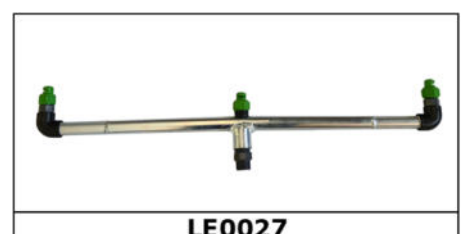

turbine-powered reel irrigator

GREENCARE

Leader 25 turbine Ø 25 mm x 50 m

Leader 25 uses water pressure to retrieve the sprinkler cart, ensuring uniform, controlled, and silent irrigation. Reliable and extremely versatile, it is ideal for both professional and non-professional applications: gardening, floriculture, sports fields, racetracks, and campsites.

(* **A** box - **B** box on pallet - **C** pallets and nylon)

code
LE25050N

STANDARD EQUIPMENT

Leader 25 m. 50 turbine
(Ø 25 mm PE hose - 50 m lenght)

with:

- high performance turbine with gearbox
- sprinkler trolley on wheels
- sectorial sprinkler with nozzles 5, 6, 7 mm
- by-pass valve for adjustable flow rate and adjustable irrigation speed
- automatic rolling stop at end irrigation
- water passage stopping valve at end irrigation (overpressure)
- automatic sprinkler trolley lifting

code	accessories on request
LE0054	pressure gauge at the entry
LE0008	3 m flexible connection pipe with joints
LE0047	sprinkler trolley breadth cm. 26, on sleds (on alternative to standard)
LE0027	boom 70 cm - 3 nozzles - sprinkling width 6/8 m
LE0043	filter 1" with outlet valve
LE0043C	filter 1" with outlet valve and quick couplings
LE0004	box with pallet cm. 76 x 60 x 90 H
LE0001	pallet cm. 120 x 75 for 2 or 4 L25 machines
IMBLE25	box cm. 76 x 60 x 80 H

nozzle diameter mm.	inlet pressure bar	flow		max. wetted width m	useful wet width 85%	rainfall intensity in mm			
		l/min	m ³ /h			10m/h	20m/h	30m/h	40m/h
Leader Turbina 25/50 m									
5	2,3	20	1,2	24	20	5,0	2,5	1,7	1,3
	2,8	22	1,3	26	22	5,1	2,6	1,7	1,3
	3,8	27	1,6	28	24	5,8	2,9	1,9	1,5
6	3,0	32	1,9	28	24	6,9	3,5	2,3	1,7
	4,0	39	2,3	30	26	7,8	3,9	2,6	2,0
7	3,0	42	2,5	29	25	8,7	4,4	2,9	2,2
	4,0	52	3,1	32	27	9,8	4,9	3,3	2,5